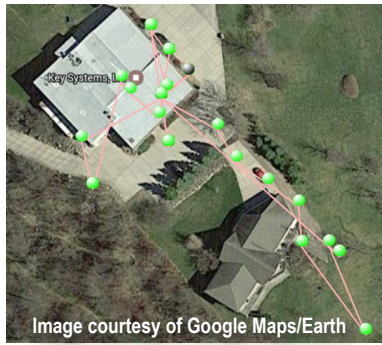

- View live location and history
- Alarms via text and email
- Generate Reports

Image courtesy of Google Maps/Earth

Authorized User Accesses SAM
and Removes Asset with Tracker

Location 1: Antenna
Reports Tracker
Presence to GFMS

Location 2: Antenna
Reports Tracker
Presence to GFMS

Location 3: Antenna
Reports Tracker
Presence to GFMS

Network - Wired or WiFi

SAM Reports Asset Returned
and Turns Off Tracker.